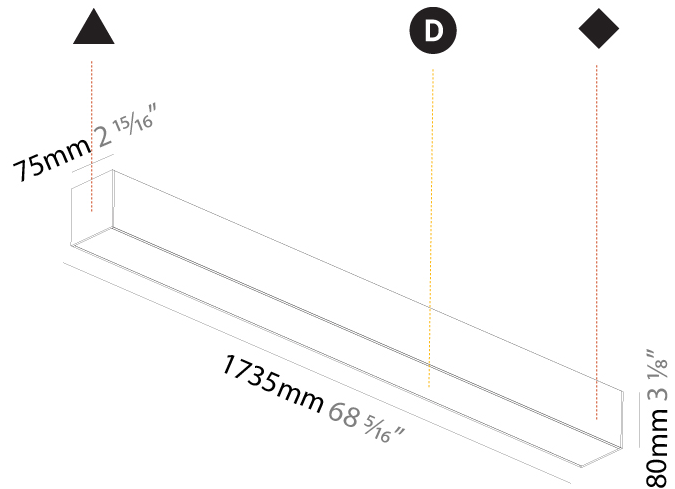

1. To build a product code in our configurator select the specify button on the base model # product page
2. To build a manual product code on this datasheet choose from the options listed below in blue font and add the suffix to the base model #

GENERAL

Series: Idaho
Subseries: Idaho 75
Brand: Prolicht
Division: Architectural
Mounting Type: Surface
Mounting Location: Wall / Ceiling
Subcategory: Profile

PHYSICAL

Shape: Rectangle
Length (mm): 1735
Length (in): 68 5/16
Width (mm): 75
Width (in): 2 15/16
Height (mm): 80
Height (in): 3 1/8
Light Distribution: Direct
Weight (kg): 6.132
Weight (lbs): 13.49
Diffuser: PMMA - Opal or Micro-Prism
Fixture Finish: ANA / SSR / BKV / CWI / CRY / HAB / MSR / UFT / ITA / RUA / OGR / FTG / MYG / RWR / LOD / PUS / FRO / FUP / KIA / POP / BLS / SPG / MEY / GOH / GUM / CHC / COM / ABZ / JAG / OBR / MOS / ROR
Fixture Material: Aluminum

ELECTRICAL

Lamp Type: LED (Zhaga Standard)
Input Wattage (W): 30
Total Output Wattage (W): 24 / 19.2 (3500K)
Dimming: Non-Dimming / Phase Dimming (120Vac only) / 0-10V Dimming
Driver Included: Yes
Driver Location: Integrated
Driver Type: Constant Current - 120 / 277Vac
Driver Class: Class 2
Input Voltage (V): 120 - 277
Constant Current (MA): 350 / 600 (3500K)

LED

Color Temperature (°K): 3000 / 3500 / 4000
Max. Delivered Lumen (lm): 2840 / 2940 / 3000
CRI: >80 CRI
Lamp Life (hrs): 50000

OPTICAL

RATINGS AND CERTIFICATIONS

Certified By: Certified for North American Standards
IP rating: IP20