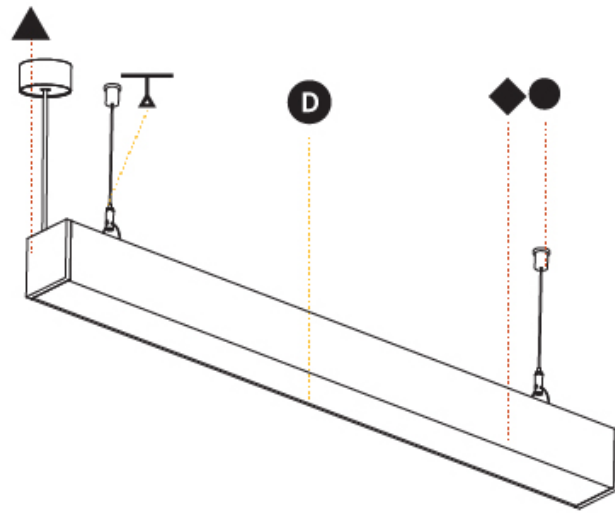

A300060-

PROJECT
TYPE
SPECIFIER
QUANTITY
DATE

A