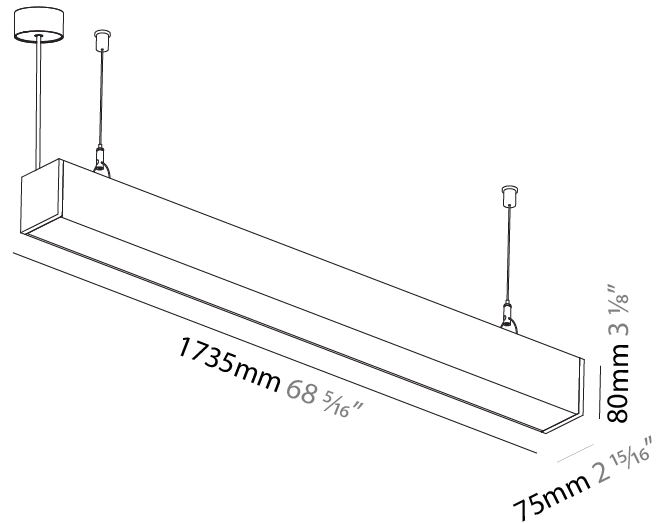

OPTICAL

RATINGS AND CERTIFICATIONS

Certified By: Certified for North American Standards _____
IP rating: IP20 _____